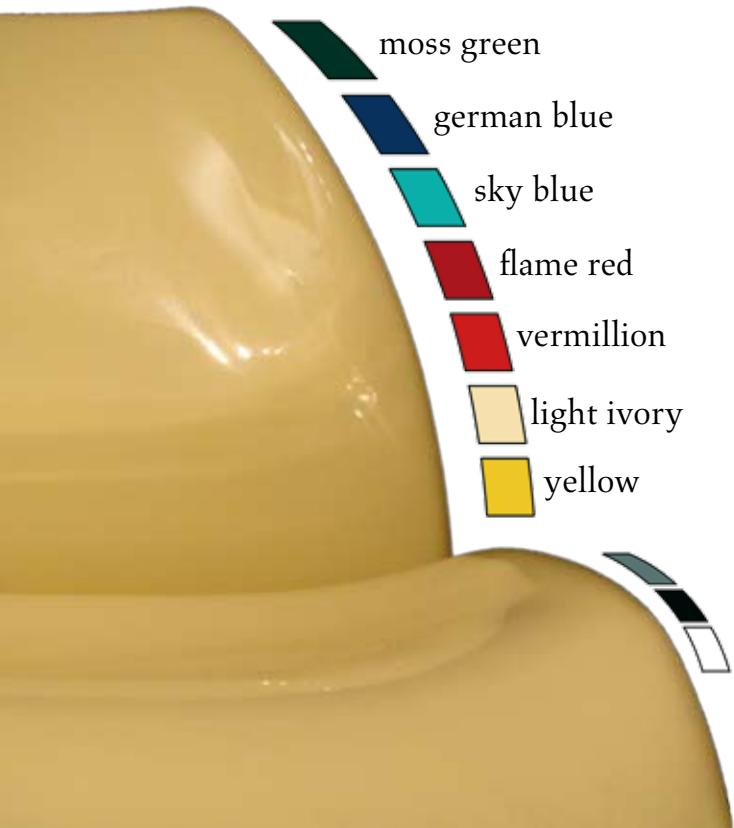

These classics

today - more colourful than ever

made of solid fibreglass with pleasant surfaces, our products are a bright highlight everywhere.

Outdoor & Indoor
Park & Pool
Reception & Lounge

We create classics